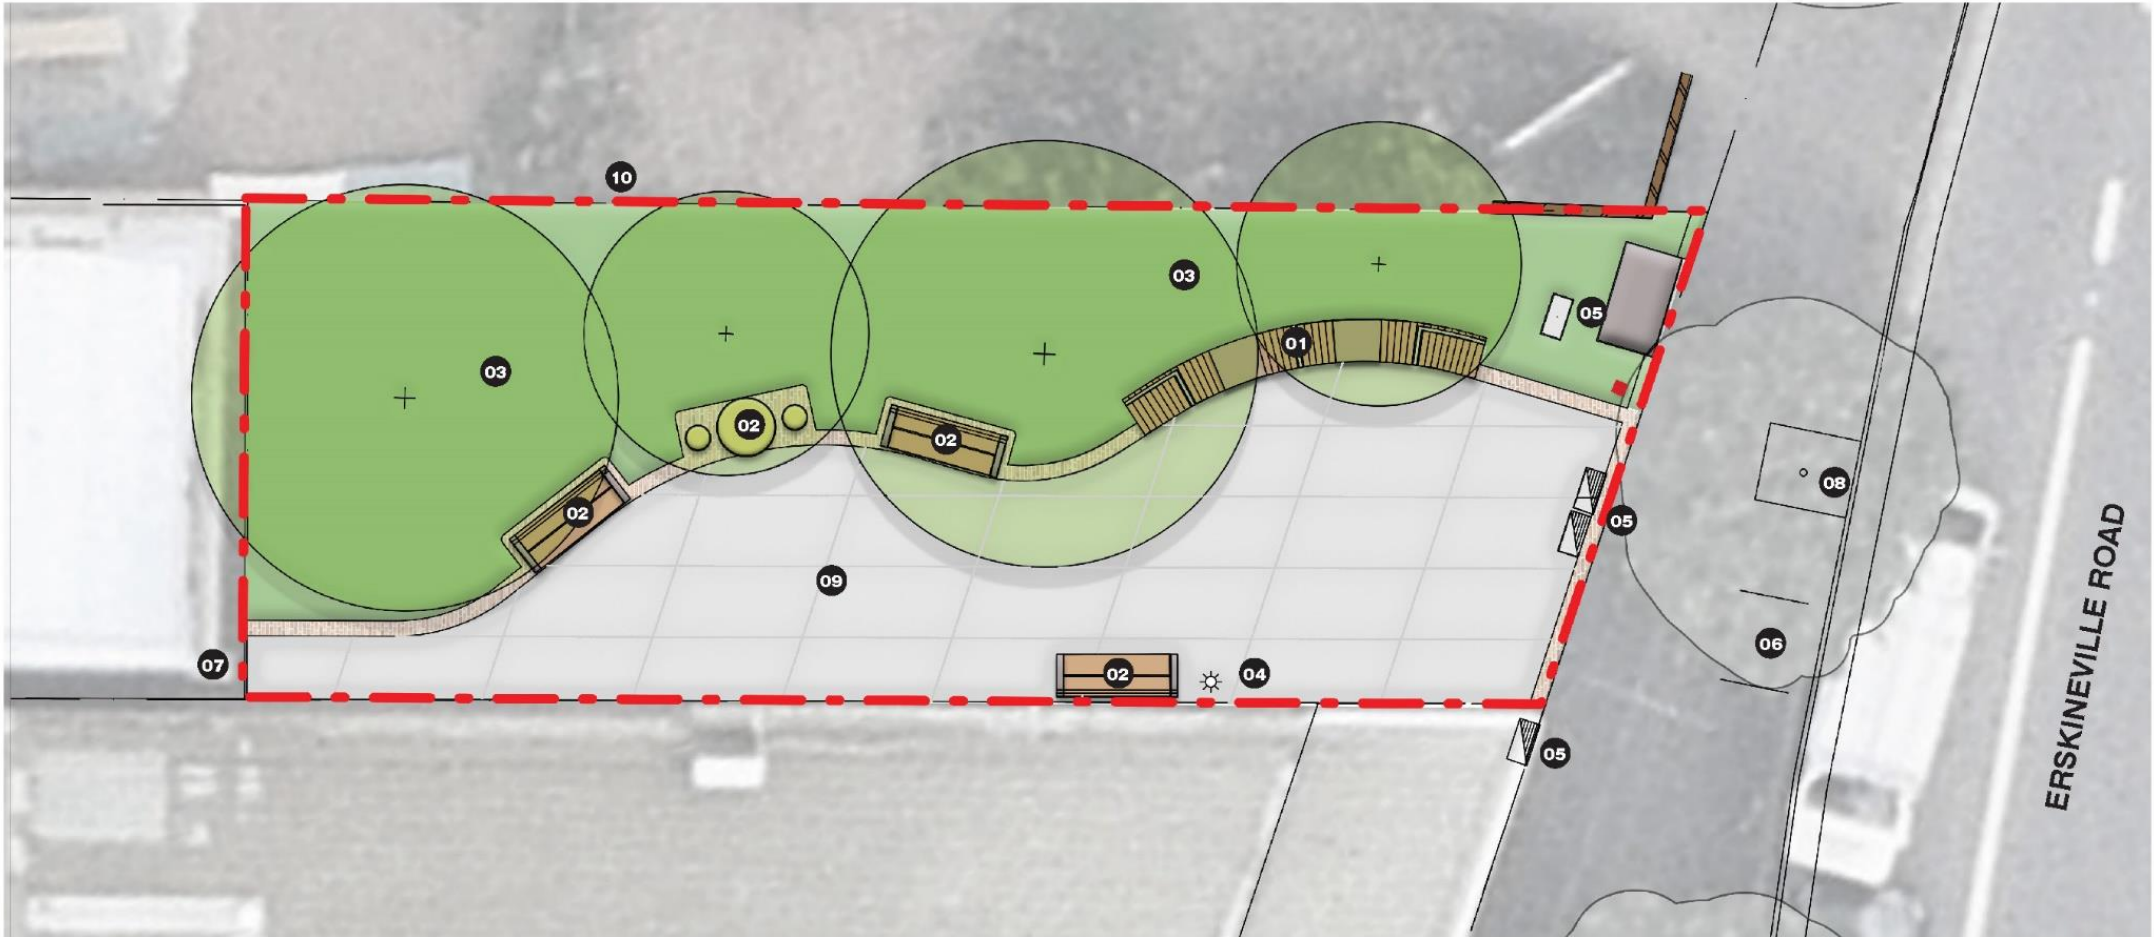

Attachment B

Concept Plan

Location Plan

Background

We're currently upgrading more than 35 parks across the City of Sydney area, from small pocket parks to larger neighbourhood parks.

We are upgrading Ada Villa Terrace and invite your feedback on the proposed concept design.

Artist impression of the Ada Villa Terrace Upgrade

Example of new seat

Example of planting

Example of bench seating

Example of chess table and stools

Proposed Works

01 Custom memorial seat – The seat will vary in height

07 Maintain access to adjacent property

08 Retain existing street trees

09 Upgraded pavement

10 Existing fencing

--- Site boundary

● Existing tree - retain

● New tree

■ New planting

■ Pavement

■ Park sign

☀ Existing Light - retain

■ Existing service pits - retain

■ Existing electrical pillar - retain

➔ NORTH